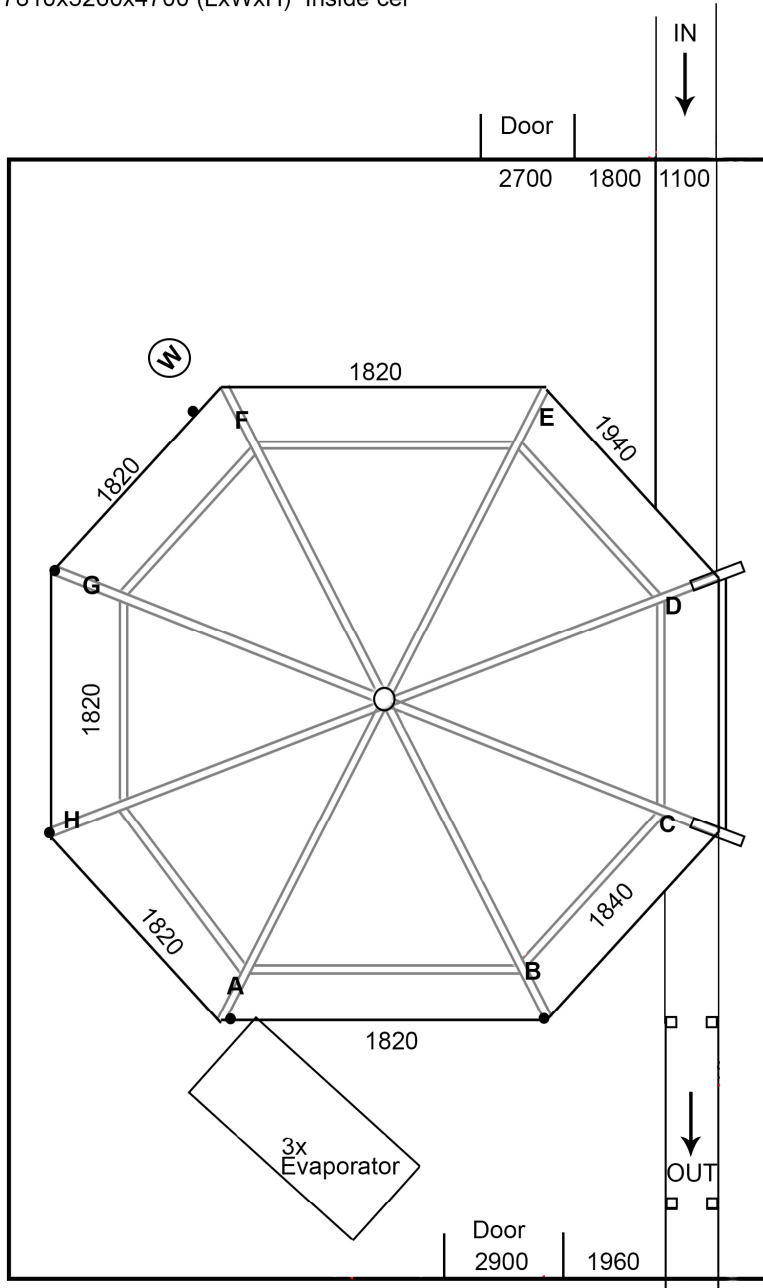

# Kaak Spiral

7810x5260x4700 (LxWxH) Inside cel

# Kaak Spiral

7810x5260x4700 (LxWxH) Inside cel

Spiral Top View

Spiral Bottom View